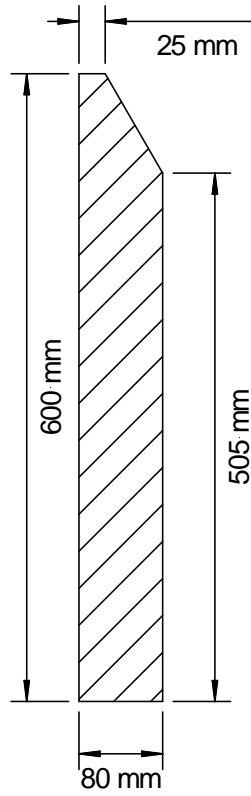

DWARF WALLING

ALL 914MM LONG