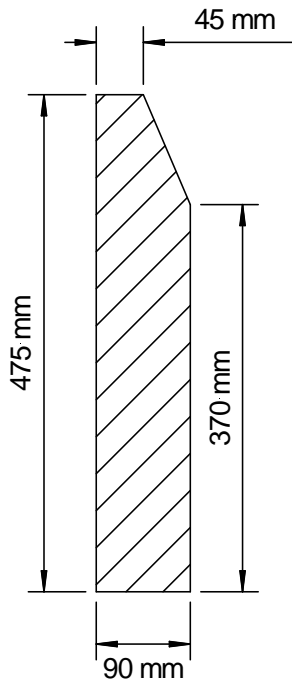

DWARF WALLING

ALL 914MM LONG